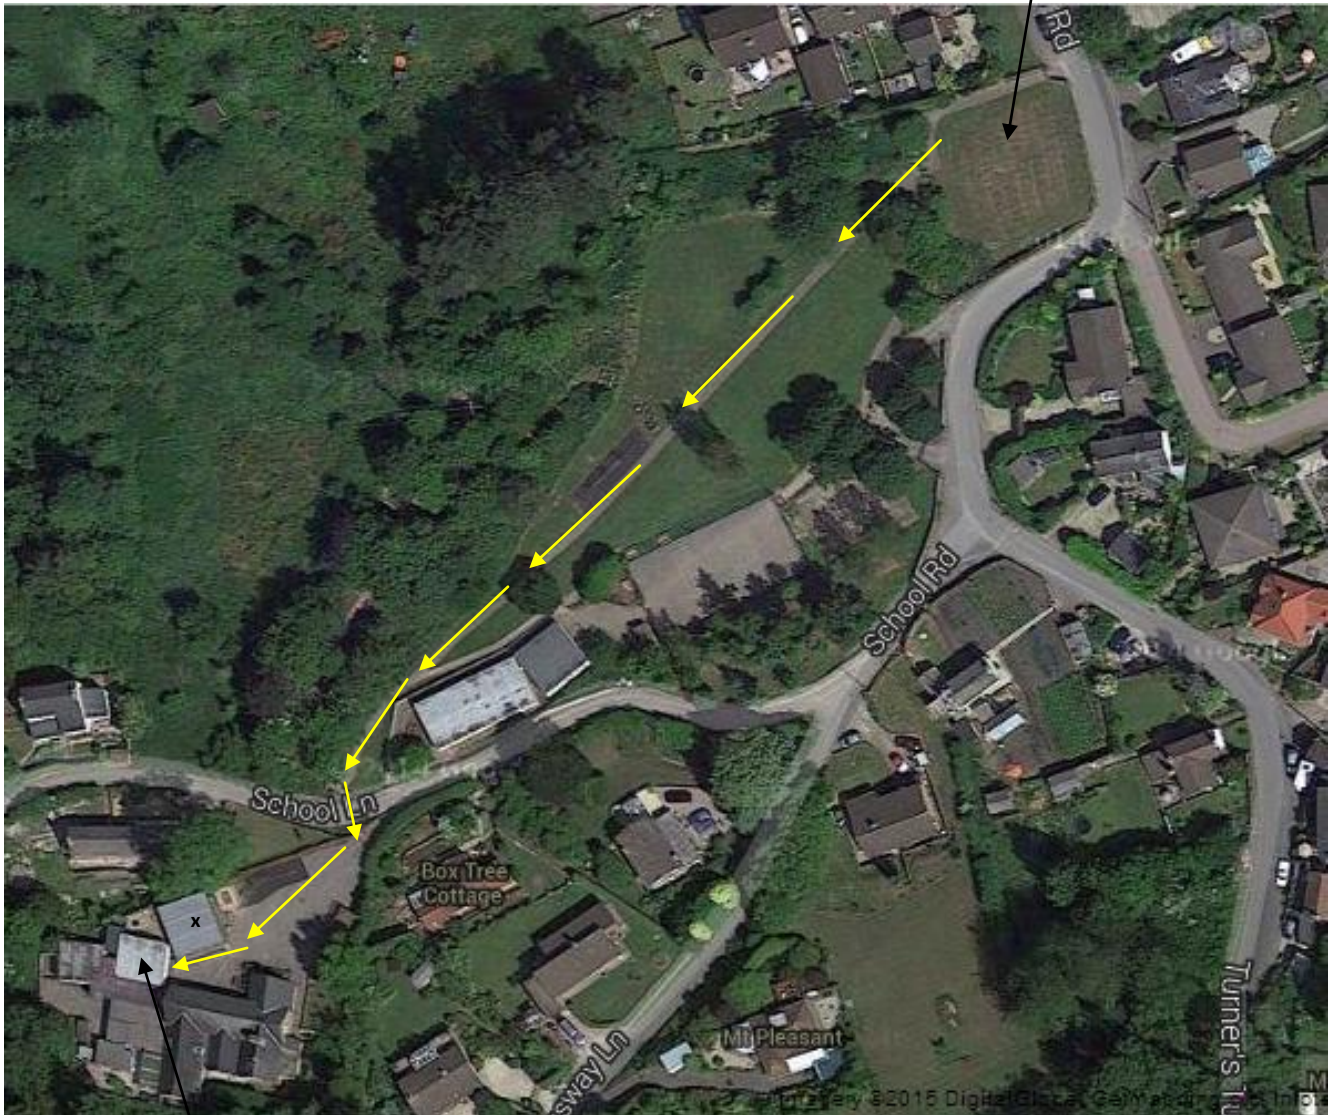

Ruardean Acorns

C/O Ruardean of E Primary School,

School Road, Ruardean,

Glos, GL17 9XQ

Tel 01594 542461

Car Park

Ruardean Acorns

Please note the building with a x on it is no longer in the playground